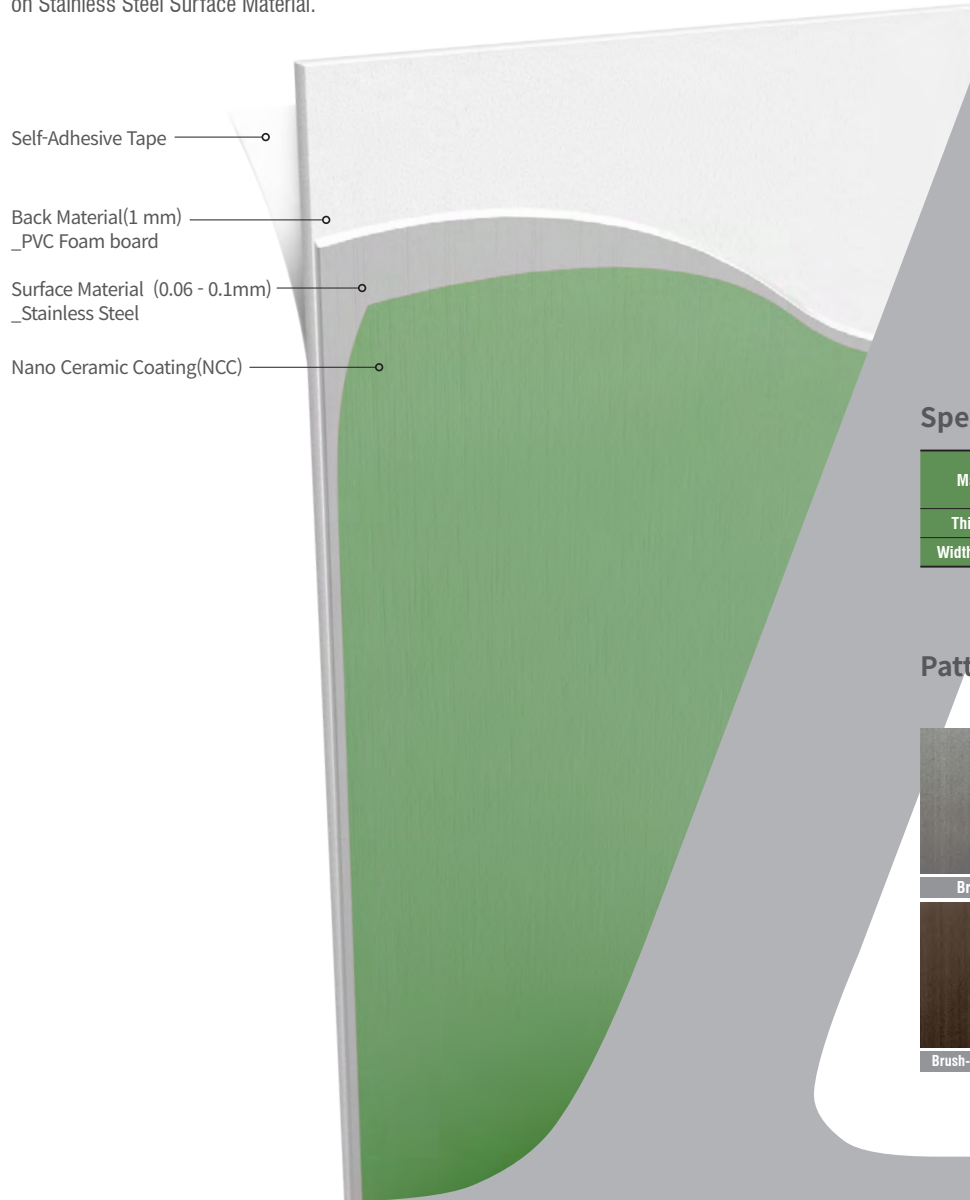

VERPANEL

VERPANEL is Do It Yourself Stainless Steel Panel which can be installed on Larger Areas by Sticker Type Adhesive Tile with PVC Foam board laminated on Stainless Steel Surface Material.

Specification

UNIT : mm

Material	Surface	Back
	Stainless Steel	PVC Foam Board + Self-Adhesivs Tape
Thickness	0.06 - 0.1 mm	1.1 mm
Width / Length	600 x 2400 (Width and Length can be negotiated.)	

Pattern & Color

※Custom Color is available.