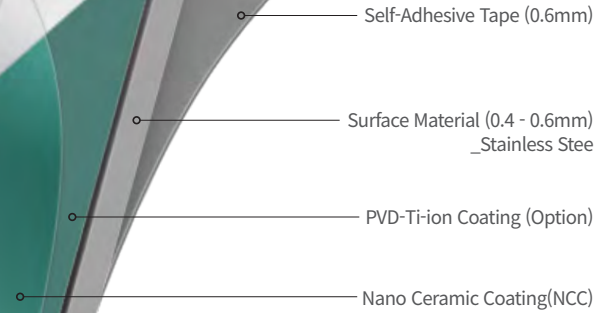

VERBLOCK PLUS

VERBLOCK PLUS is Do It Yourself 100% Stainless Steel Tile with Acryl Foam Tape laminated on Stainless Steel Surface Material.

Specification

UNIT : mm

Material	Surface	Back
	Stainless Steel	Self-Adhesivs Tape
Thickness	0.4 - 0.6 mm	0.6 mm
Width / Length	100 x 300 (Width and Length can be negotiated.)	

Pattern & Color

※Custom Color is available.